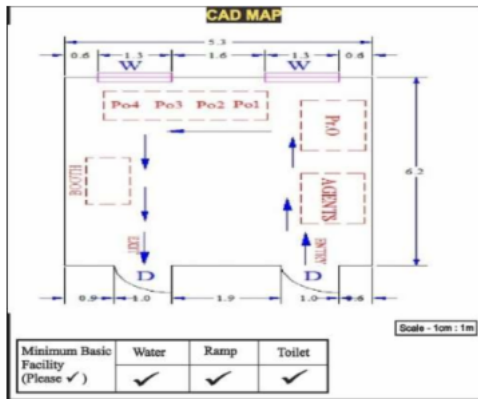

Nazri Naksha

Google Map View

Polling Station Building Front View

Polling Station Front View

Cad View

Key MAP View