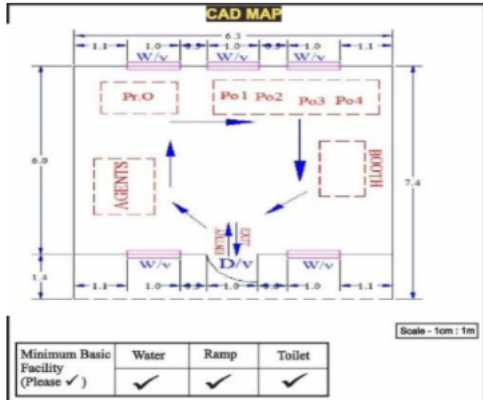

Nazri Naksha

Google Map View

Polling Station Building Front View

Polling Station Front View

Cad View

Key MAP View