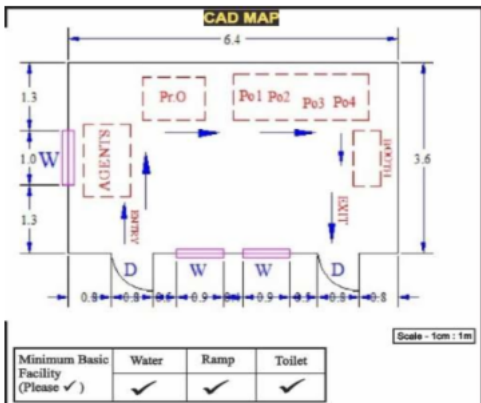

Nazri Naksha

Google Map View

Polling Station Building Front View

Polling Station Front View

Cad View

Key MAP View