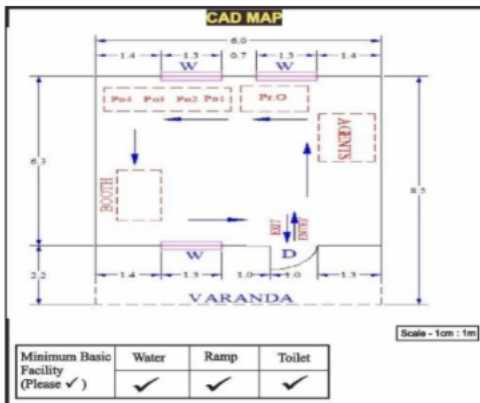

Nazri Naksha

Google Map View

Polling Station Building Front View

Polling Station Front View

Cad View

Key MAP View