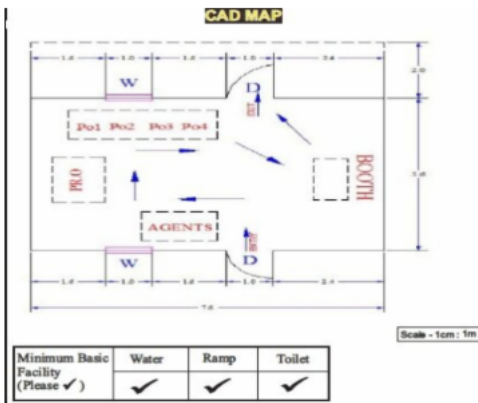

Nazri Naksha

Google Map View

Polling Station Building Front View

Polling Station Front View

Cad View

Key MAP View