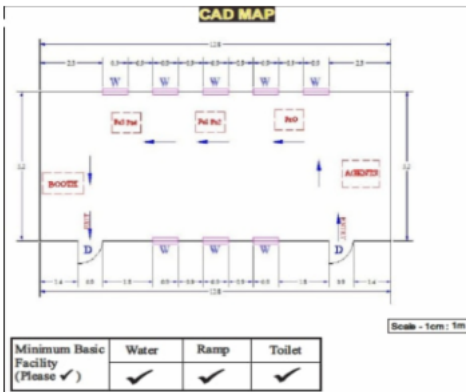

Nazri Naksha

Google Map View

Polling Station Building Front View

Polling Station Front View

Cad View

Key MAP View

- (a) Landmarks
- (b) Road Names
- (c) Traffic Flow