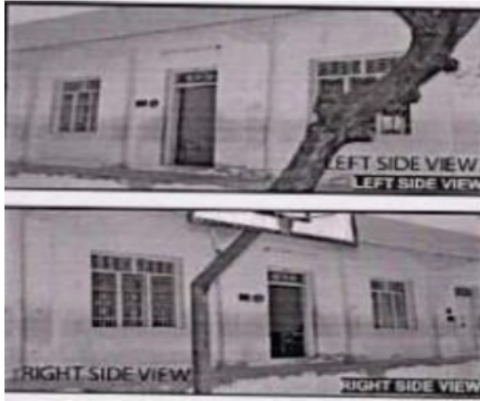

Polling Station Building Front View