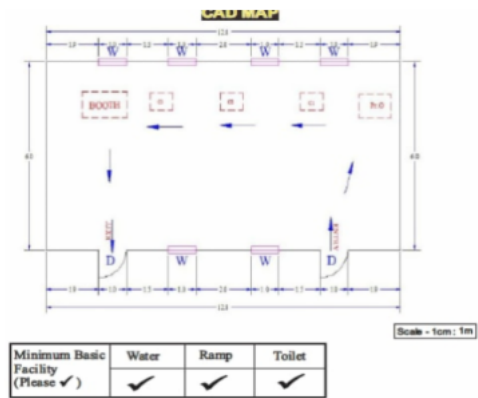

Nazri Naksha

Google Map View

Polling Station Building Front View

Polling Station Front View

Cad View

Key MAP View