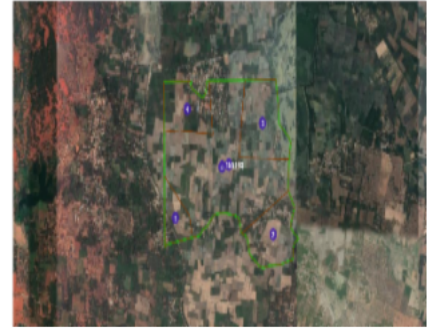

Nazri Naksha

Google Map View