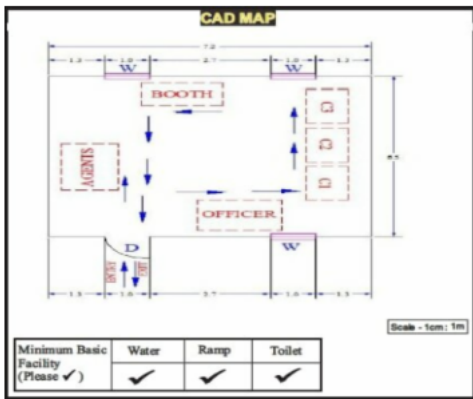

Nazri Naksha

Google Map View

Polling Station Building Front View

Polling Station Front View

Cad View

Key MAP View