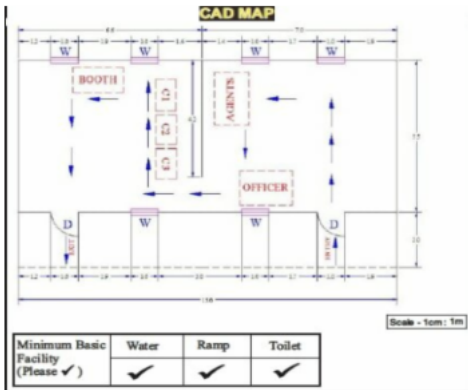

Nazri Naksha

Google Map View

Polling Station Building Front View

Polling Station Front View

Cad View

Key MAP View