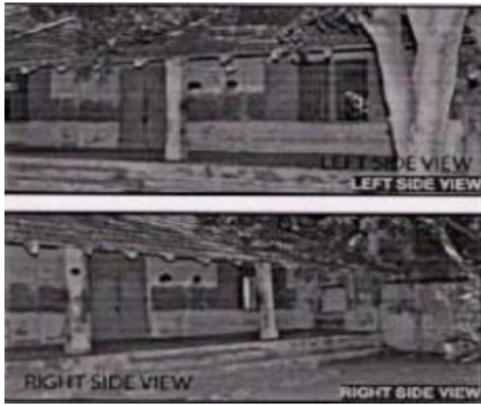

Polling Station Building Front View

Polling Station Front View