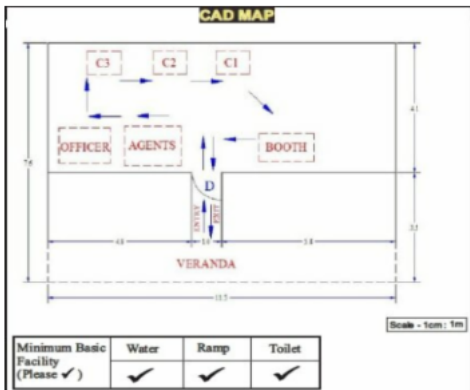

Nazri Naksha

Google Map View

Polling Station Building Front View

Polling Station Front View

Cad View

Key MAP View