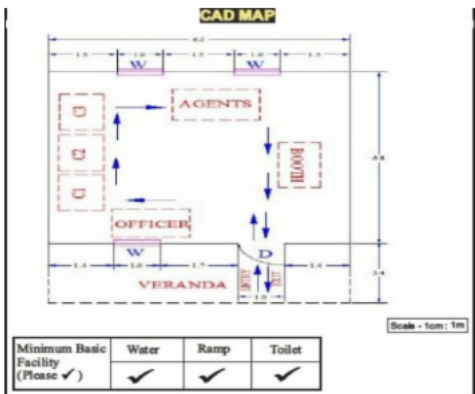

Nazri Naksha

Google Map View

Polling Station Building Front View

Polling Station Front View

Cad View

Key MAP View