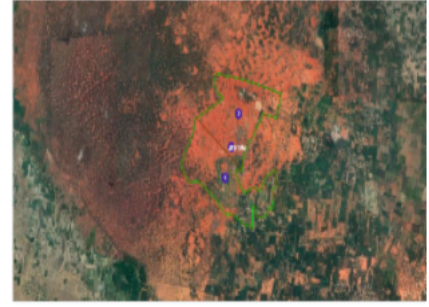

Nazri Naksha

Google Map View