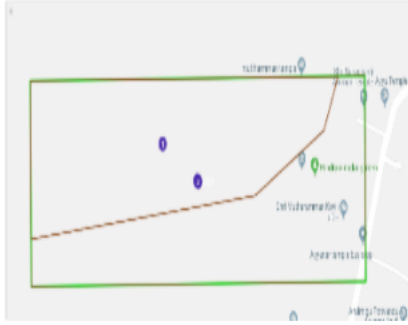

Nazri Naksha

Google Map View