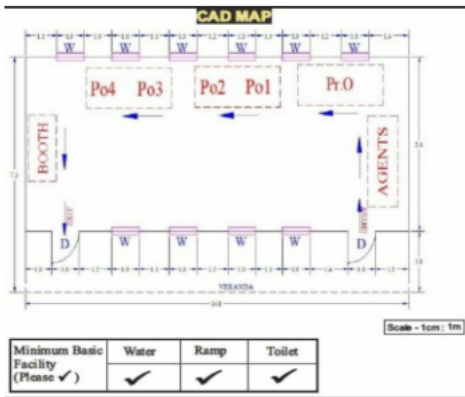

Nazri Naksha

Google Map View

Polling Station Building Front View

Polling Station Front View

Cad View

Key MAP View