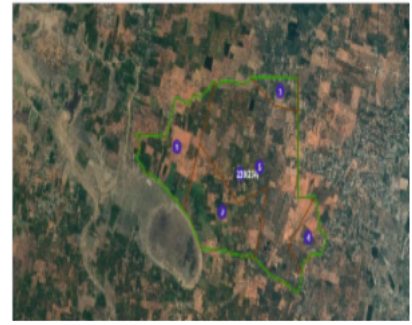

Nazri Naksha

Google Map View