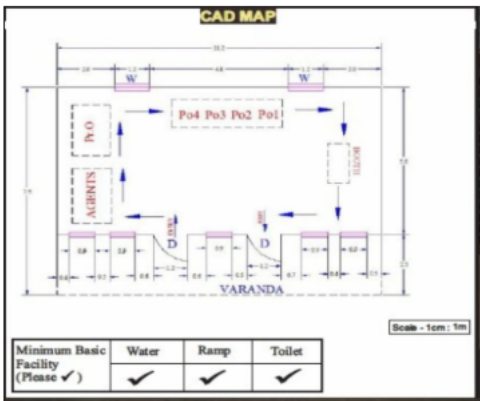

Nazri Naksha

Google Map View

Polling Station Building Front View

Polling Station Front View

Cad View

Key MAP View