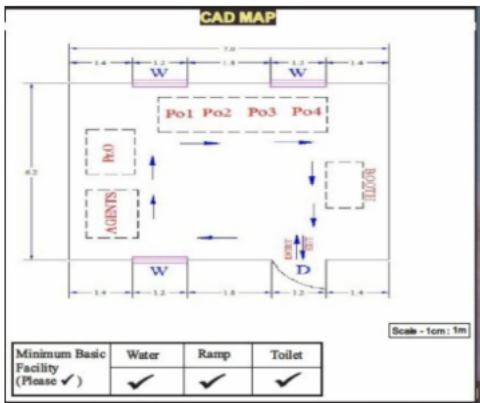

Nazri Naksha

Google Map View

Polling Station Building Front View

Polling Station Front View

Cad View

Key MAP View