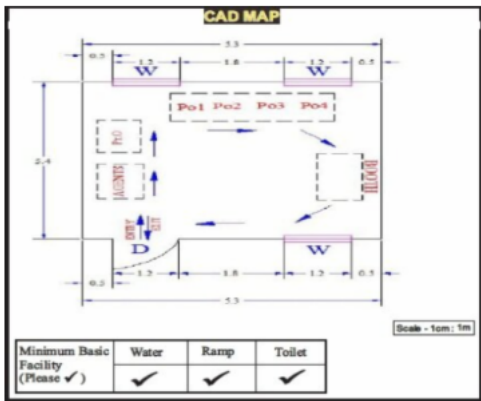

Nazri Naksha

Google Map View

Polling Station Building Front View

Polling Station Front View

Cad View

Key MAP View