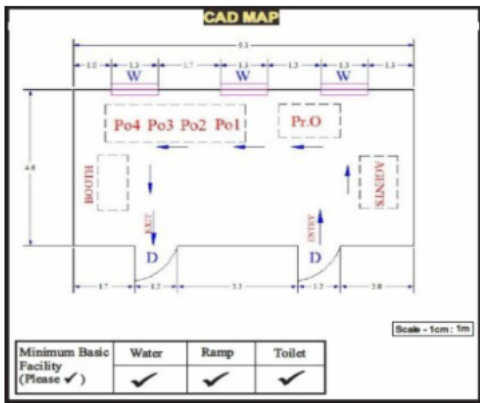

Nazri Naksha

Google Map View

Polling Station Building Front View

Polling Station Front View

Cad View

Key MAP View