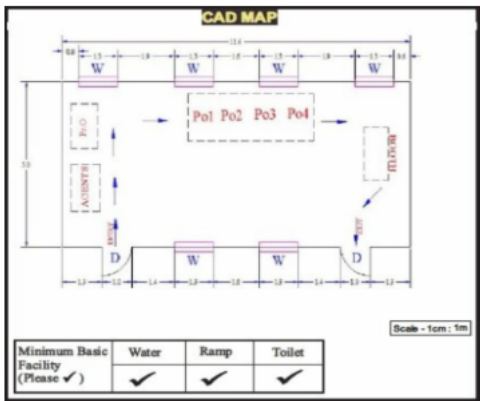

Nazri Naksha

Google Map View

Polling Station Building Front View

Polling Station Front View

Cad View

Key MAP View