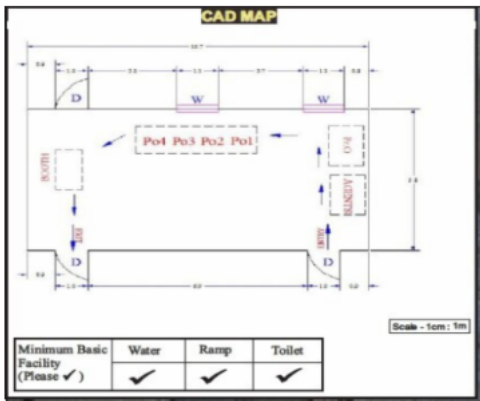

Nazri Naksha

Google Map View

Polling Station Building Front View

Polling Station Front View

Cad View

Key MAP View