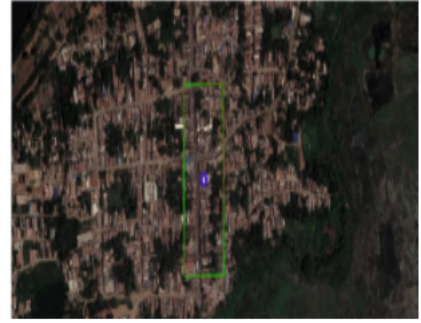

Nazri Naksha

Google Map View