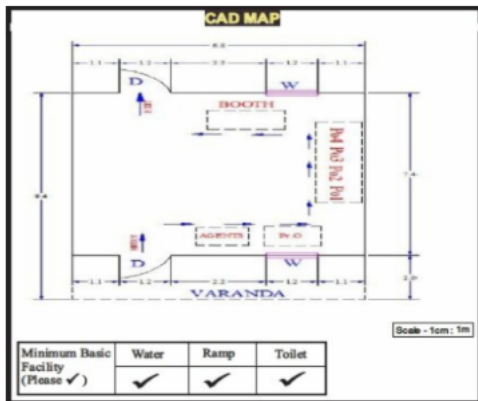

Nazri Naksha

Google Map View

Polling Station Building Front View

Polling Station Front View

Cad View

Key MAP View