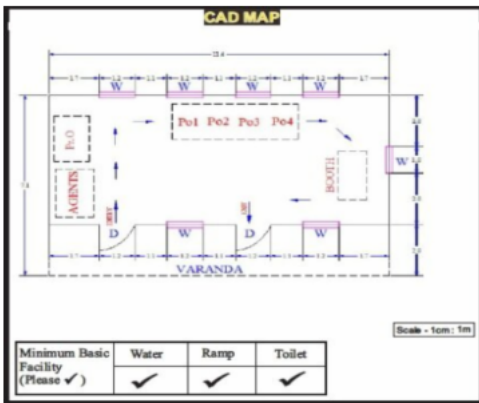

Nazri Naksha

Google Map View

Polling Station Building Front View

Polling Station Front View

Cad View

Key MAP View