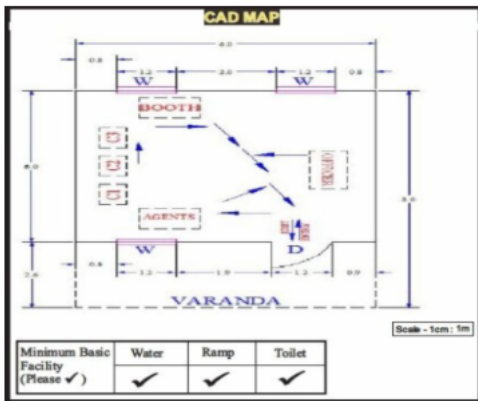

Nazri Naksha

Google Map View

Polling Station Building Front View

Polling Station Front View

Cad View

Key MAP View