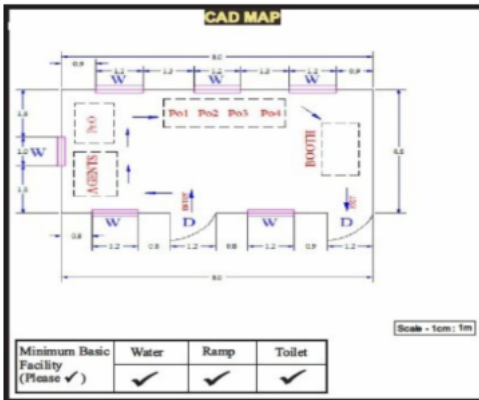

Nazri Naksha

Google Map View

Polling Station Building Front View

Polling Station Front View

Cad View

Key MAP View