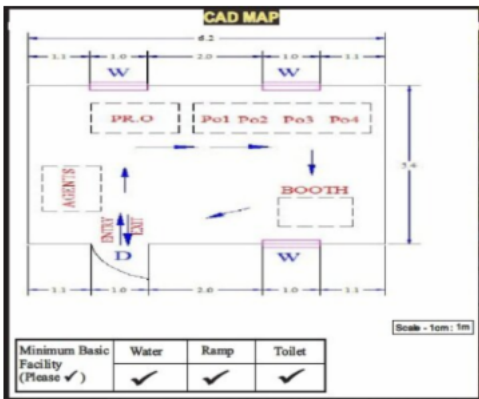

Nazri Naksha

Google Map View

Cad View