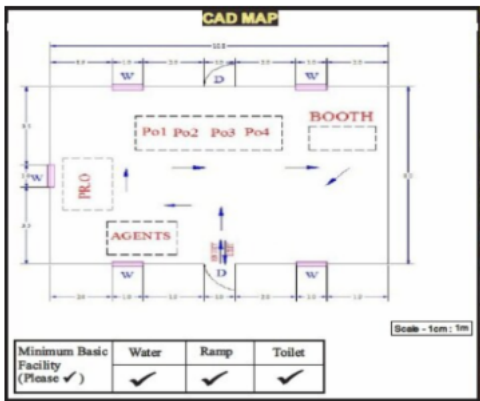

Nazri Naksha

Google Map View

Polling Station Building Front View

Polling Station Front View

Cad View

Key MAP View