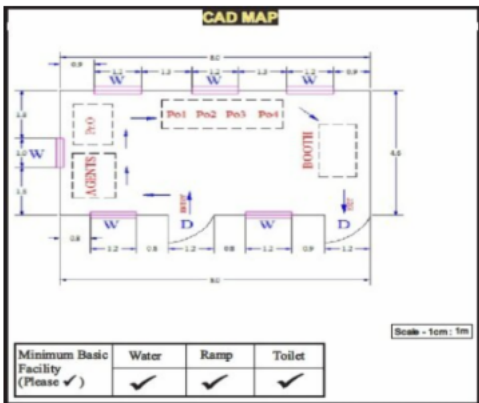

Nazri Naksha

Google Map View

Polling Station Building Front View

Polling Station Front View

Cad View

Key MAP View