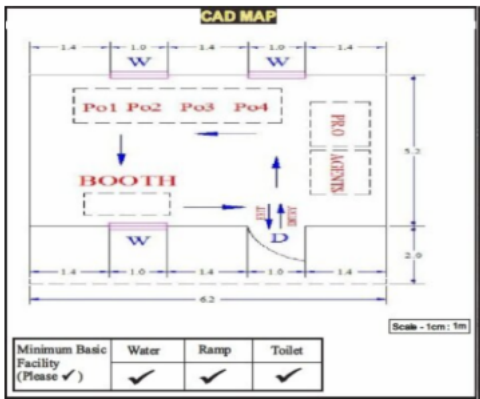

Nazri Naksha

Google Map View

Polling Station Building Front View

Polling Station Front View

Cad View

Key MAP View