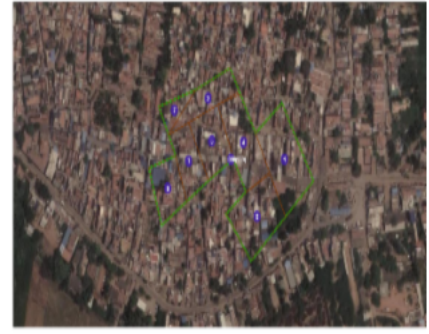

Nazri Naksha

Google Map View