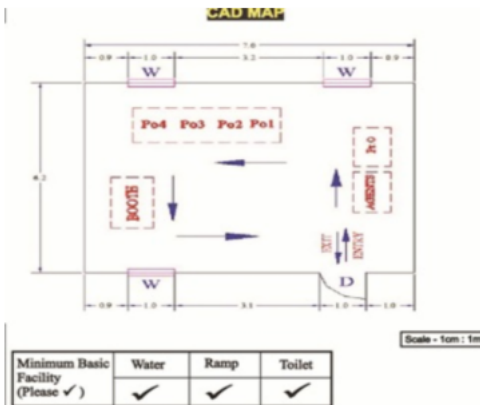

Nazri Naksha

Google Map View

Polling Station Building Front View

Polling Station Front View

Cad View

Key MAP View