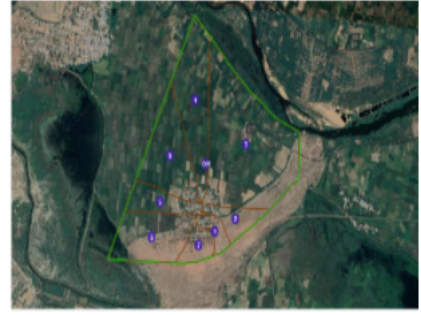

Nazri Naksha

Google Map View