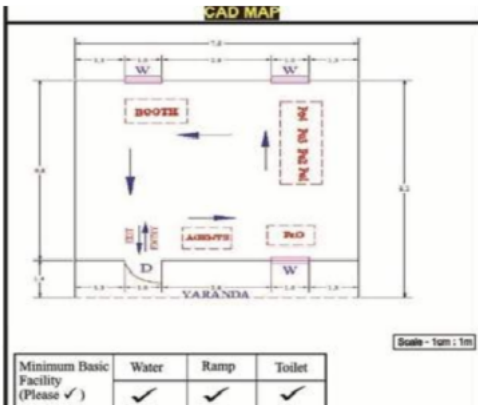

Nazri Naksha

Google Map View

Polling Station Building Front View

Polling Station Front View

Cad View

Key MAP View