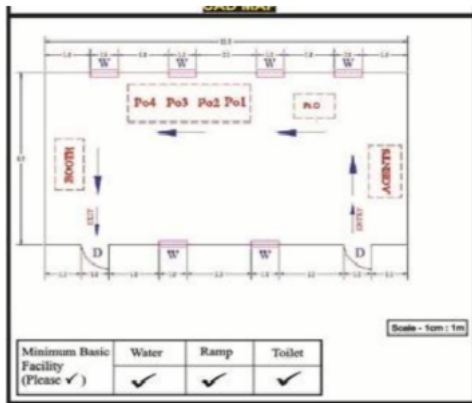

Nazri Naksha

Google Map View

Polling Station Building Front View

Polling Station Front View

Cad View

Key MAP View