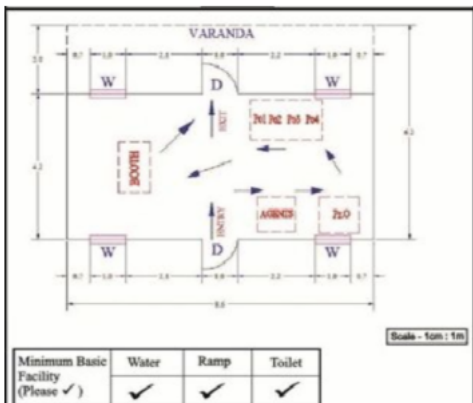

Nazri Naksha

Google Map View

Polling Station Building Front View

Polling Station Front View

Cad View

Key MAP View

- (a) Landmarks
- (b) Road Names
- (c) Traffic Flow