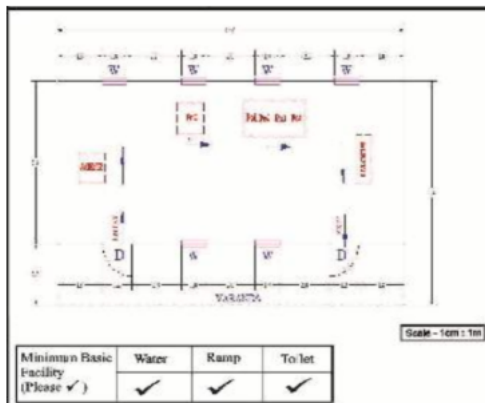

Nazri Naksha

Google Map View

Polling Station Building Front View

Polling Station Front View

Cad View

Key MAP View