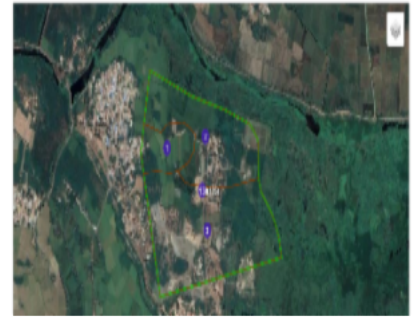

Nazri Naksha

Google Map View