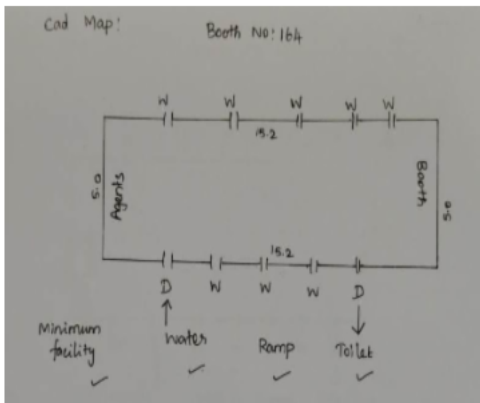

Nazri Naksha

Google Map View

Polling Station Building Front View

Polling Station Front View

Cad View

Key MAP View