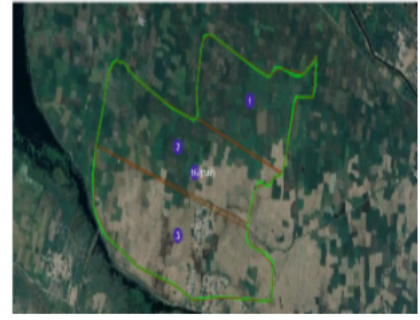

Nazri Naksha

Google Map View