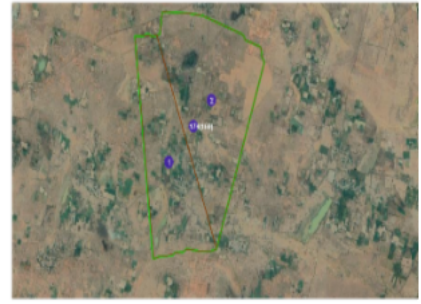

Nazri Naksha

Google Map View