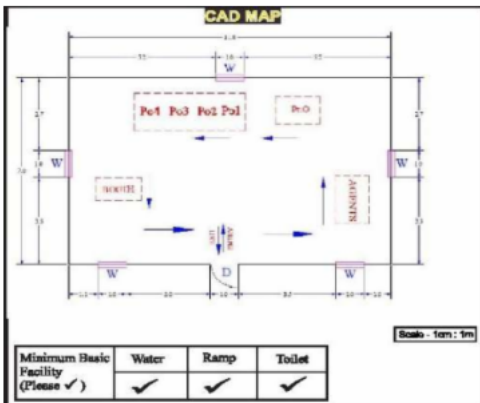

Nazri Naksha

Google Map View

Polling Station Building Front View

Polling Station Front View

Cad View

Key MAP View