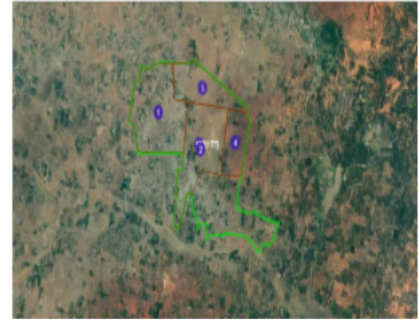

Nazri Naksha

Google Map View