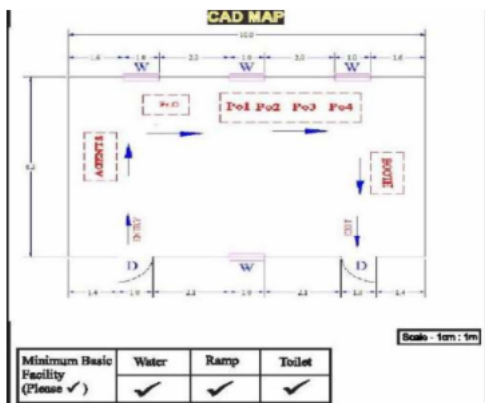

Nazri Naksha

Google Map View

Polling Station Building Front View

Polling Station Front View

Cad View

Key MAP View