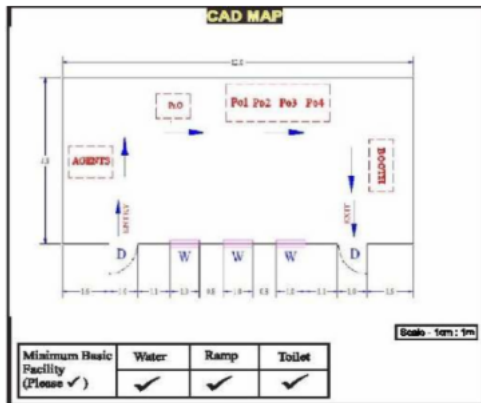

Nazri Naksha

Google Map View

Polling Station Building Front View

Polling Station Front View

Cad View

Key MAP View