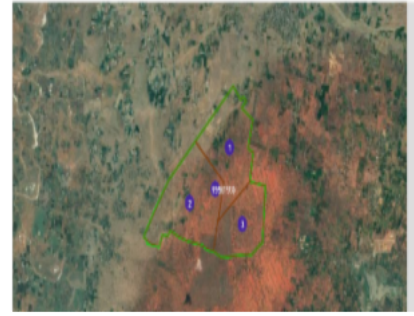

Nazri Naksha

Google Map View