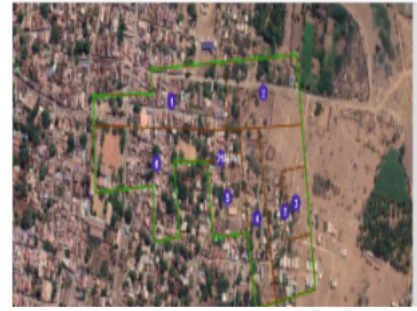

Nazri Naksha

Google Map View